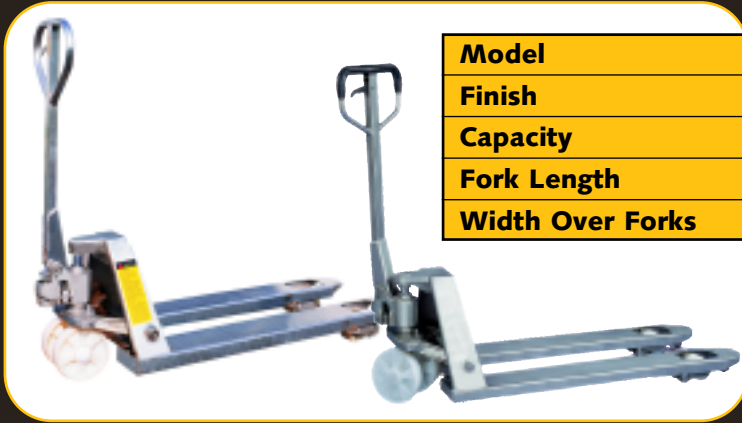

PALLET TRUCKS FOR EVERY APPLICATION

Heavy Duty Hand Pallet Trucks

Our general purpose pallet trucks are designed for everyday heavy use. We offer a wide choice of wheels and rollers, capacities of 2000, 2500 and 3000kgs as well as special fork lengths from 600 to 3500mm and widths from 300 to 1200mm

Model	MA20	MA20-75
Capacity	2000kg	2000kg
Raised Fork Height	200mm	190mm
Lowered Fork Height	85mm	75mm
Fork Length	900, 1000, 1150 & 1220mm	
Width Over Forks	450, 540 or 680mm	
Fork Width	160mm	160mm
Load Roller Diameter	ø80mm	ø70mm
Load Roller Material	Nylon, Polyurethane, Rubber or Steel	
Steering Wheel Diameter	ø200mm	ø175mm
Steering Wheel Materials	Nylon, Polyurethane, Rubber or Steel	

Model	HPL20	HPL20-51	HPXL
Capacity	2000kg	2000kg	1000kg
Raised Fork Height	175mm	170mm	96mm
Lowered Fork Height	55mm	51mm	35mm
Fork Length	1000, 1150 or 1220mm		
Width Over Forks	540 or 680mm		

Low Profile Hand Pallet Trucks

with lowered heights: 55, 51 or 35mm.

These trucks are used for handling special, very low pallets or stillages where a standard truck will not fit.

PALLET TRUCKS FOR EVERY APPLICATION

Model	MAG20	MAS20
Finish	Galvanised	Stainless Steel
Capacity	2000kg	2000kg
Fork Length	1000, 1150 or 1220mm	
Width Over Forks	450, 540 or 680mm	