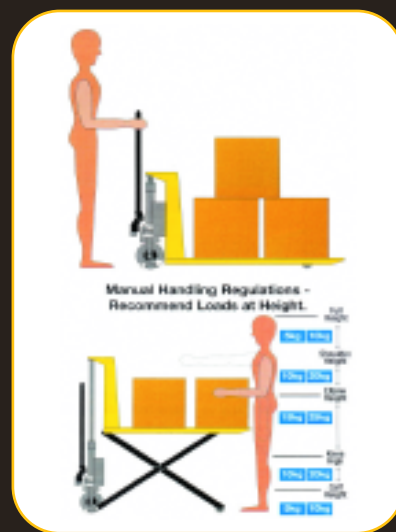

Galvanised and Stainless Steel Hand Pallet Trucks

Suitable for meat, seafood, dairy and pharmaceutical manufacturing industries.

Weighing Hand Pallet Truck

Doubles as a pallet truck and a scale. It allows you to bring the weighing device to the load. Ideal for instantly checking store levels, goods received or those being dispatched.

Special capacities and fork dimensions also available

Model	MAWS20
Capacity	2000kg
Fork Length	1150mm
Width Over Forks	540mm

High Lift Pallet Trucks

Enable lifting of pallets to ergonomic working height of 800mm and help prevent back injury.

1500kg capacity high lifters also available

Model	HL540M	HL680M	HL540E	HL680E
Lift	Manual	Manual	Electric	Electric
Lift Height	800mm	800mm	800mm	800mm
Capacity	1000kg	1000kg	1000kg	1000kg
Fork Length	1150mm	1150mm	1150mm	1150mm
Width Over Forks	540mm	680mm	540mm	680mm